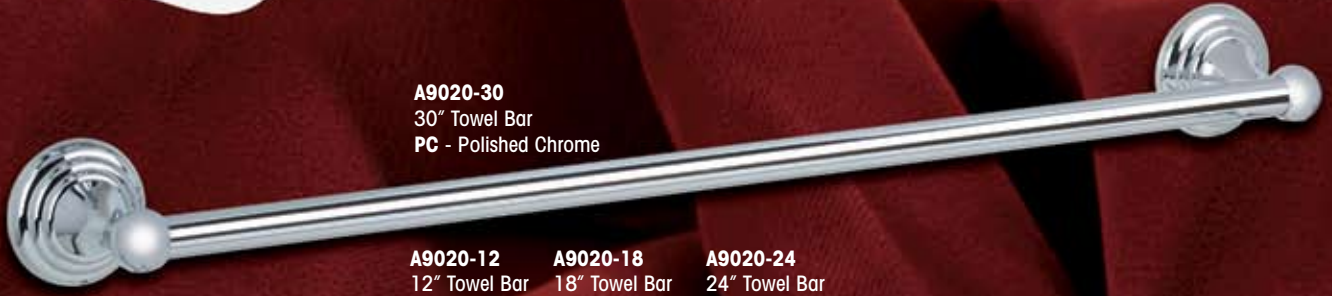

EMBASSY SERIES

A9020-30
30" Towel Bar
PC - Polished Chrome

A9020-12 12" Towel Bar   **A9020-18** 18" Towel Bar   **A9020-24** 24" Towel Bar