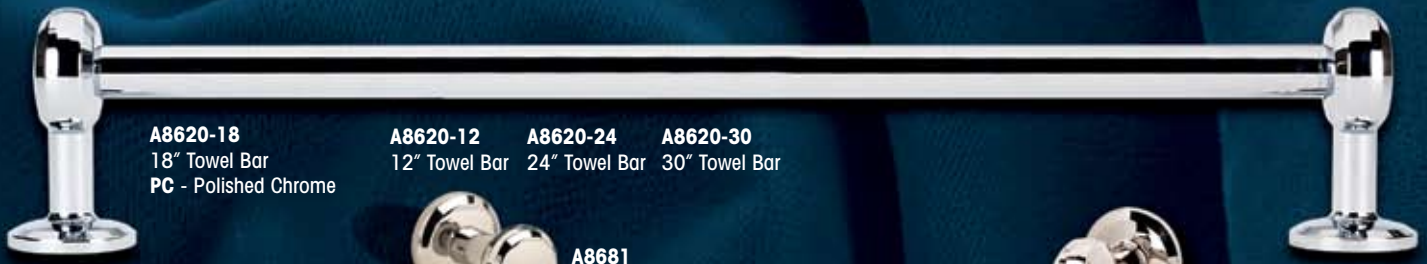

A8681
1 1/4" Robe Hook
PN - Polished Nickel

ARIA SERIES