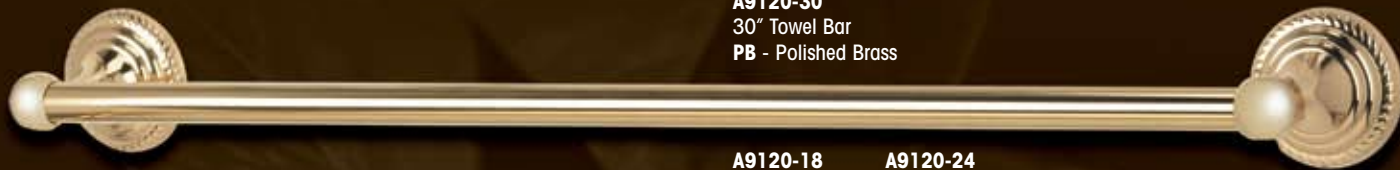

A9125-30
30" Double Towel Bar

A9120-18
18" Towel Bar

A9120-24
24" Towel Bar

REGENCY SERIES

A9120-30
30" Towel Bar
PB - Polished Brass

A9125-24
24" Double Towel Bar
PB - Polished Brass