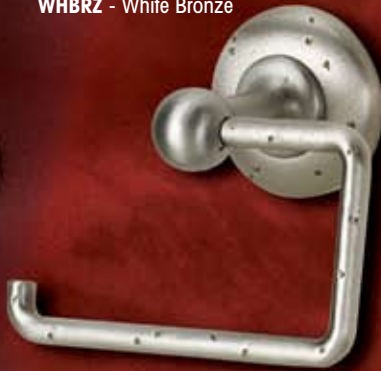

# SIERRA SERIES

**A8220-18**  
18" Towel Bar

**A8220-24**  
24" Towel Bar  
DKBRZ - Dark Bronze

This collection has a 3 1/4" projection (from base to top of post)

**A8266**  
Single Post Tissue Holder  
WHBRZ - White Bronze

**A8260**  
Tissue Holder  
WHBRZ - White Bronze

**A8275**  
3 1/4" Projection Robe Hook  
RSTBRZ - Rust Bronze

**A8240**  
7" Towel Ring  
IRN - Iron

**A8230**  
Glass Holder w/ Soap Dish  
RSTBRZ - Rust Bronze