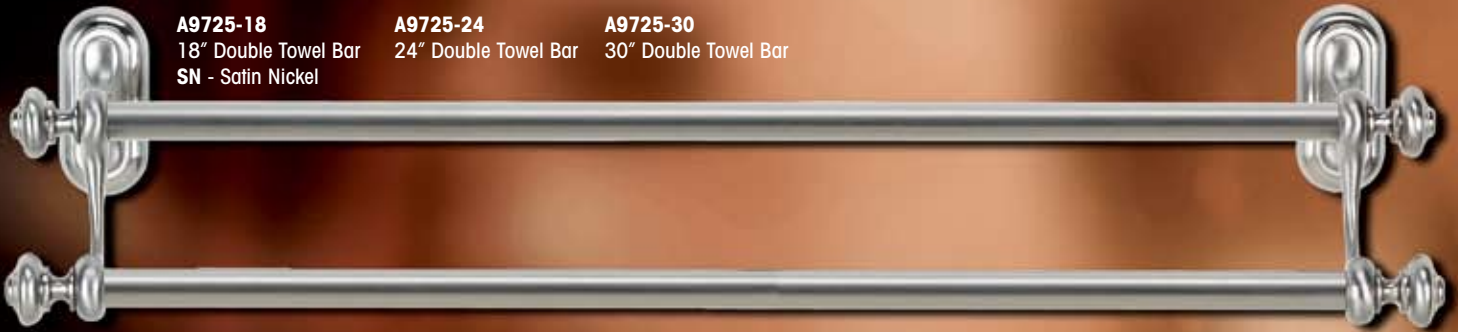

# ASPEN SERIES

**A9740**  
Towel Ring  
all finishes shown

**A9780**  
Robe Hook  
**ABRZ** - Antique Bronze

# ASPEN SERIES

**A9725-18**  
18" Double Towel Bar  
SN - Satin Nickel

**A9725-24**  
24" Double Towel Bar

**A9725-30**  
30" Double Towel Bar

**A9780**  
Robe Hook  
PC - Polished Chrome

**A9766**  
Single Post Tissue Holder  
IRN - Iron