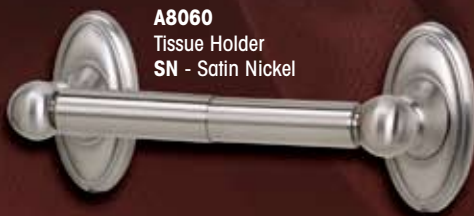

A8050
Shelf Brackets
PC - Polished Chrome