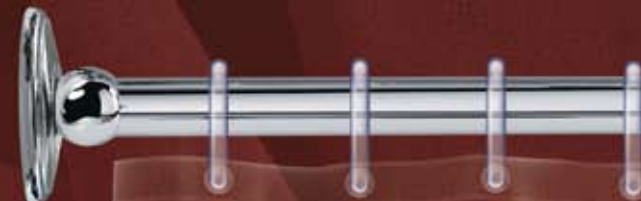

A8044
Shower Rod and Brackets
PC - Polished Chrome