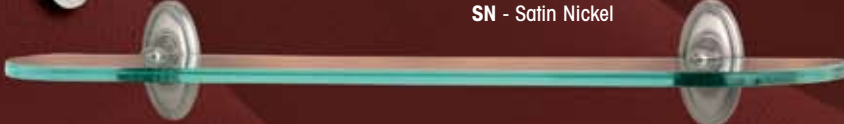

A8050-18
18" Glass Shelf & Brackets

A8050-24
24" Glass Shelf & Brackets
SN - Satin Nickel

A8030
Glass Holder w/ Soap Dish
BRZ - Bronze