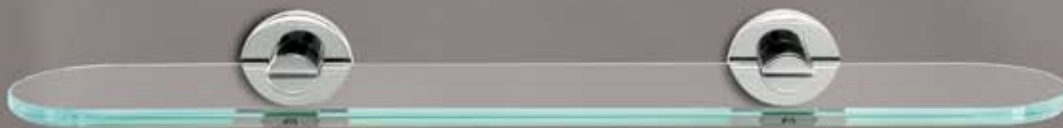

A8350
Shelf Brackets
BRZ - Bronze

A8350-18
18" Glass Shelf & Brackets
PC - Polished Chrome

A8350-24
24" Glass Shelf & Brackets