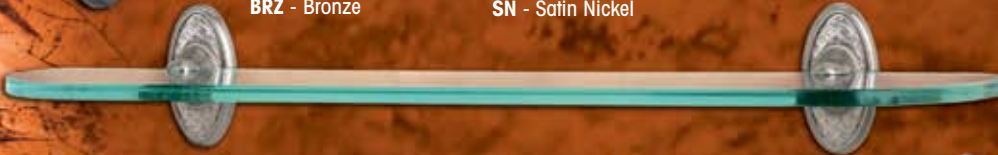

A8130
Glass Holder w/ Soap Dish

A8170
Glass Holder w/ Tumbler
PA - Polished Antique

A8144
Shower Rod and Brackets
SN - Satin Nickel

A8145 6' Shower Rod
A8146 Shower Rod Brackets

A8150
Shelf Brackets
BRZ - Bronze

A8150-18 18" Glass Shelf & Brackets
SN - Satin Nickel

A8150-24 24" Glass Shelf & Brackets