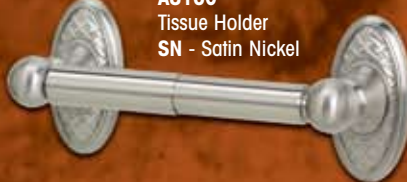

A8160
Tissue Holder
SN - Satin Nickel