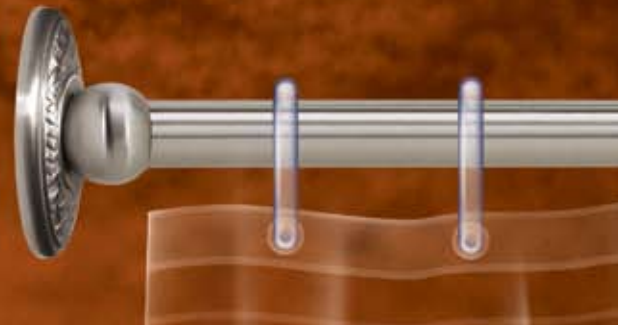

CLASSIC WEAVE SERIES

AE

AEM

BRZ

PA

SN