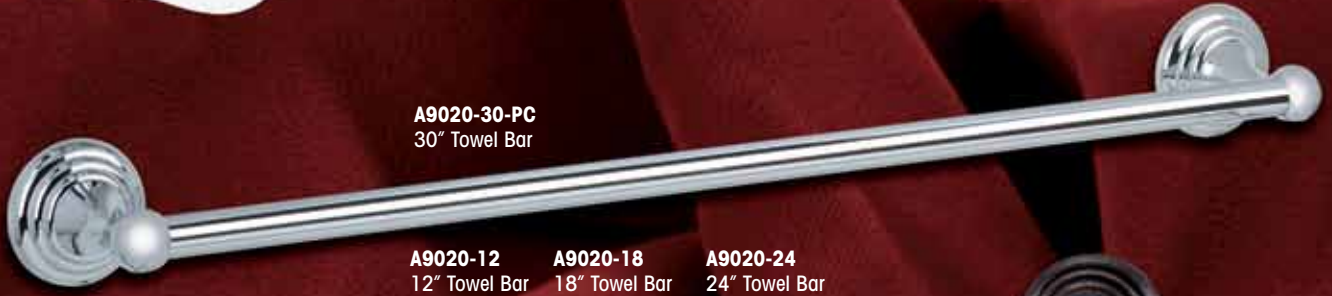

# EMBASSY SERIES

**A9099-AE**  
4" Robe Hook

**A9075-SN**  
3" Robe Hook

**A9080-CHBRZ**  
2 1/4" Robe Hook

**A9081-PB**  
1 1/2" Robe Hook

Matching Cabinet Hardware, Mirrors and Mirror Cabinets

# EMBASSY SERIES

**A9020-30-PC**  
30" Towel Bar

**A9020-12** 12" Towel Bar  
**A9020-18** 18" Towel Bar  
**A9020-24** 24" Towel Bar

**A9025-24-BRZ** 24" Double Towel Bar  
**A9025-30** 30" Double Towel Bar