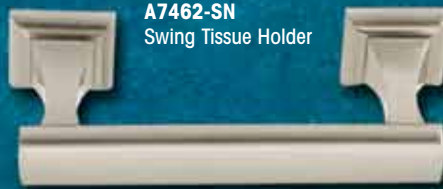

# MANHATTAN SERIES

**A7420-24-SN**  
24" Towel Bar

**A7420-12**  
12" Towel Bar

**A7420-18**  
18" Towel Bar

**A7420-30**  
30" Towel Bar

**A7466-PC**  
Single Post  
Tissue Holder

**A7440-SN**  
Towel Ring

**A7499-BRZ**  
Robe Hook

**A7460-BRZ**  
Tissue Holder

**A7462-SN**  
Swing Tissue Holder

**A7450-PC**  
Shelf Brackets Only

**A7450-18**  
18" Glass Shelf with Brackets

**A7450-24-PC**  
24" Glass Shelf with Brackets