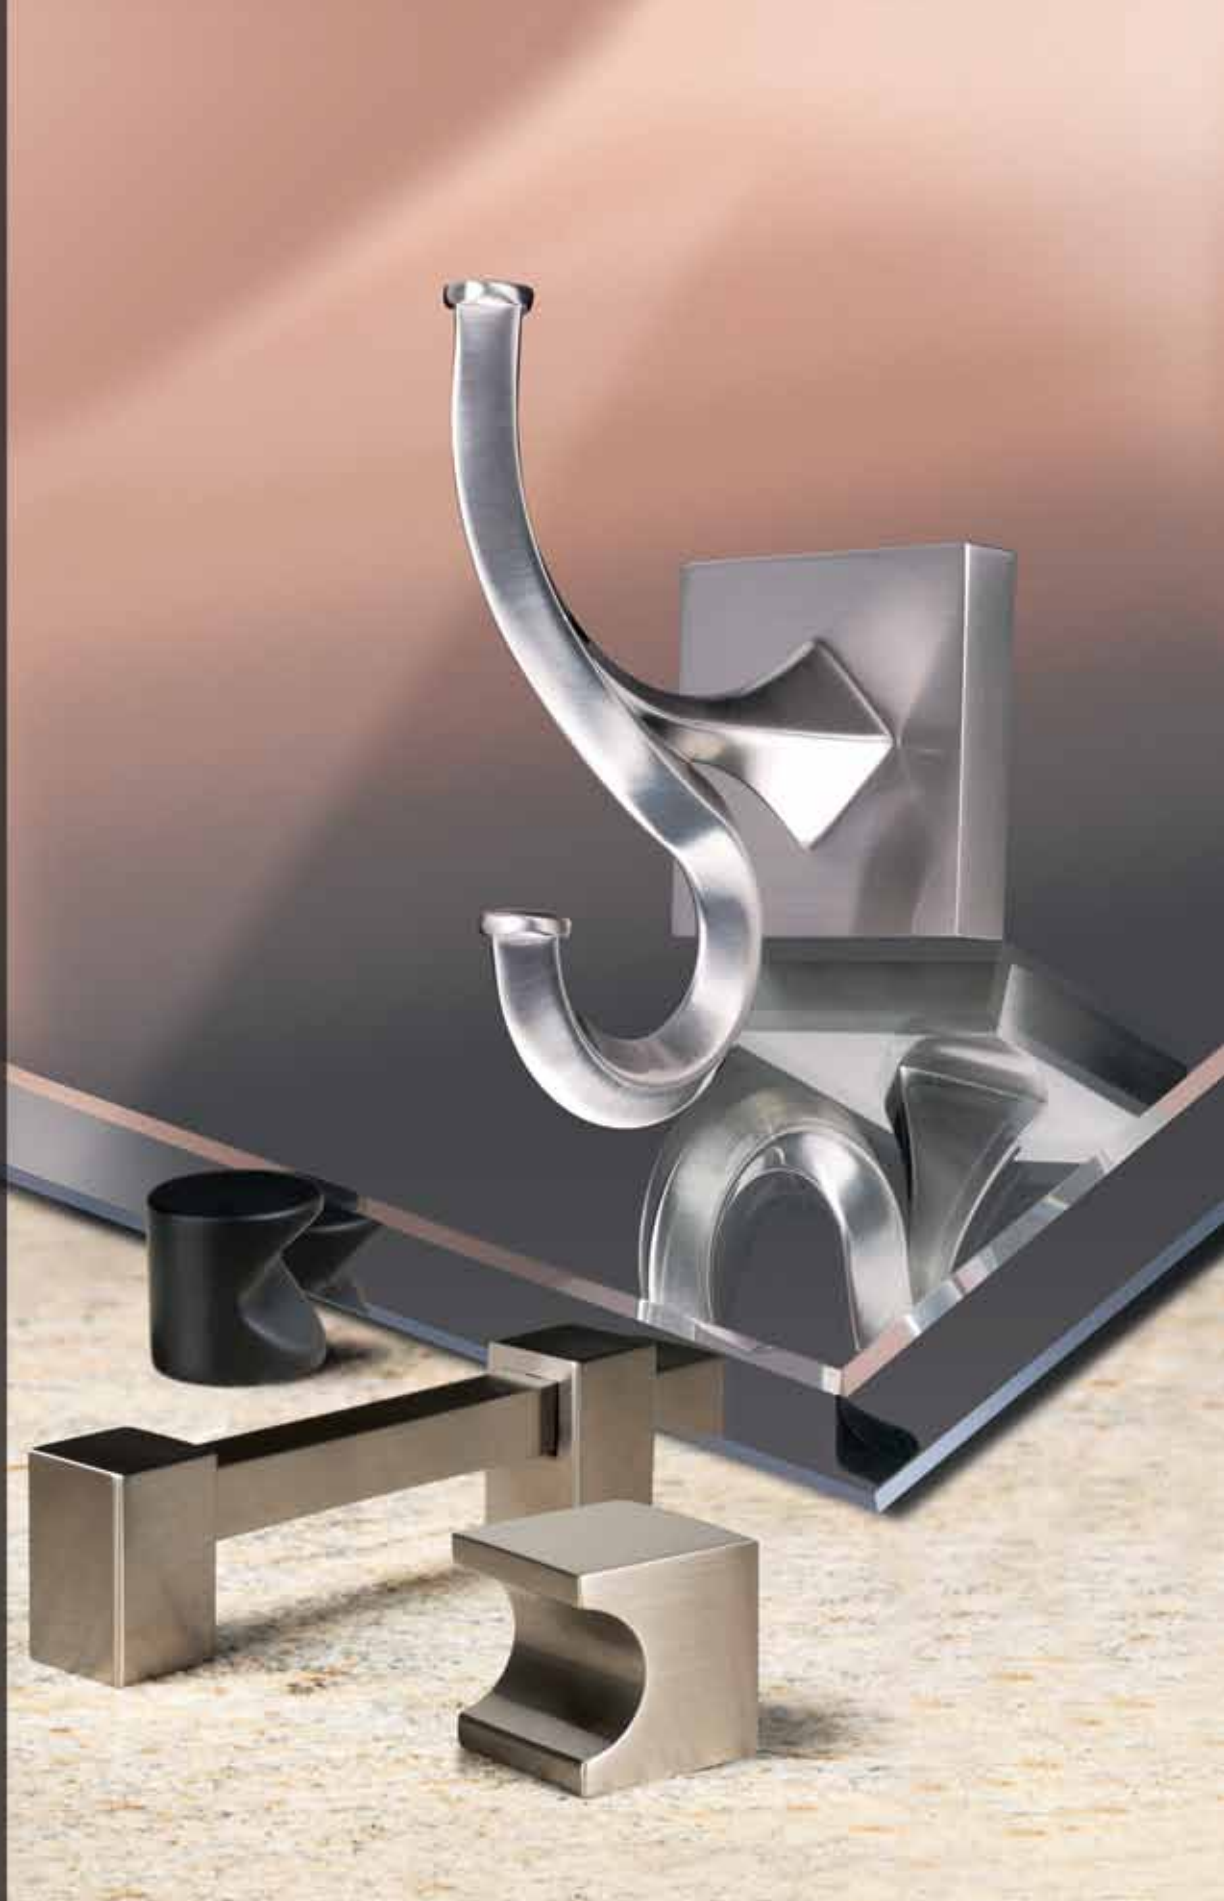

TABLE OF CONTENTS

ADA Compliant Grab Bars 7
Arch 8
Aria 15
Aspen 20-21
Classic Traditional 22-23
Contemporary Crystal I & II ... 6
Contemporary I 3
Contemporary II 4
Contemporary III 5
Displays 28
Embassy 24-26
Euro 14
Geometric 13
Infinity 12
Manhattan 9
Nicole 10-11
Regency 17
Ribbon & Reed 27
Sierra 18-19
Yale 16

"Creations"
by ALNO, INC.

© 2011 copyright Alno Inc.
All Rights Reserved.