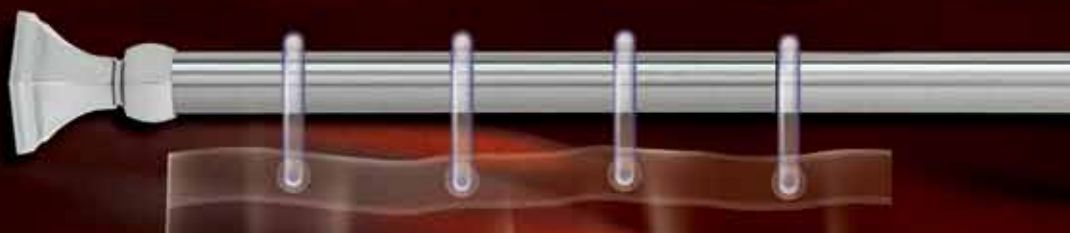

NICOLE SERIES

Matching Cabinet Hardware and Mirrors

ADA COMPLIANT GRAB BARS

AEM

BARC

BRZ

CHBRZ

PB

PC

PN

SN