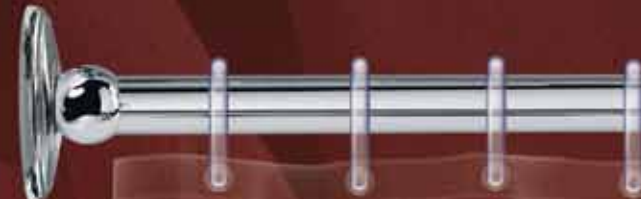

A9045-PC
6' Shower Rod
A8046-PC
Shower Rod Brackets