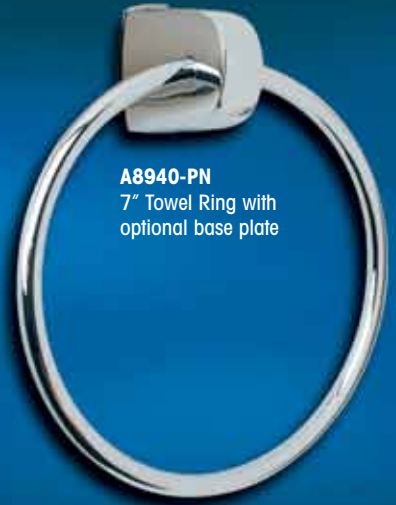

# EURO SERIES

**A8920-12-SN**  
12" Towel Bar with optional base plate

**A8920-18**  
18" Towel Bar

**A8920-24**  
24" Towel Bar

**A8920-30**  
30" Towel Bar

**A8989-SN**  
Optional base plate

**A8960-PC**  
Tissue Holder with optional base plate

**A8940-PN**  
7" Towel Ring with optional base plate

**A8981-PB**  
2 1/4" Robe Hook

**A8980-BRZ**  
1 1/4" Robe Hook

**A8966-SN**  
Single Post Tissue Holder with optional base plate

**A8967-PN**  
Reserve Tissue Holder