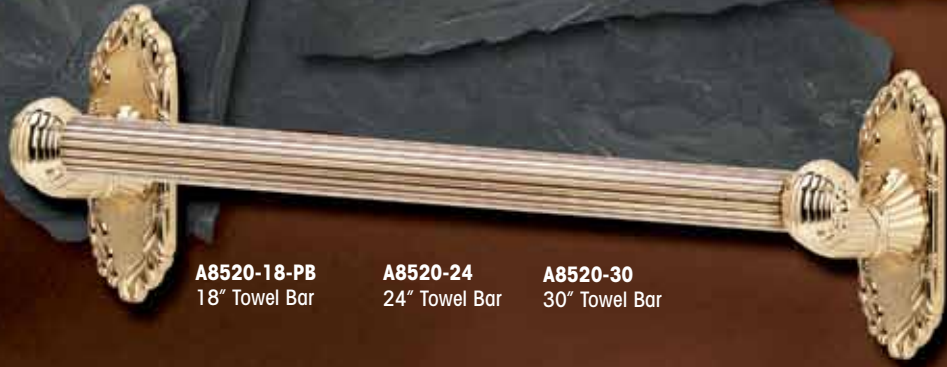

**A9070-PC**  
Holder w/ Tumbler

**A9040-AEM**  
7" Towel Ring

**A9050-SN**  
Shelf Brackets

**A9086-CHBRZ**  
5" Double Robe Hook

**A9050-18-SN**  
18" Glass Shelf & Brackets

**A9050-24**  
24" Glass Shelf & Brackets

# RIBBON AND REED SERIES

**A8520-18-PB**  
18" Towel Bar

**A8520-24**  
24" Towel Bar

**A8520-30**  
30" Towel Bar

**A8599-PA**  
3" Robe Hook

**A8566L**  
Left Handed Single Tissue Holder  
**A8566R-AE**  
Right Handed Single Tissue Holder